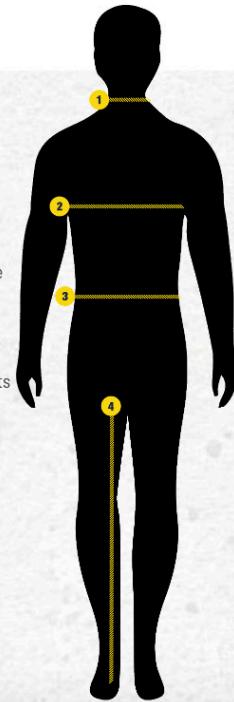

The ease for Traditional Fit shirts is 23cm.

MODERN FIT

Bisley Modern Fit shirts are half size smaller than the Traditional Fit. Bisley Modern Fit pant is lower waisted and slightly slimmer in the leg.

The ease for Modern Fit shirts is 19cm.

ACTIVE FIT

Bisley Active Fit shirts are one size smaller than the Traditional Fit.

The ease for Active Fit shirts is 15cm.

EASE

Ease is the amount of excess volume in a garment needed for regular body movement. It is the difference between body measurement and garment measurement. Having ease is very important because this added volume allows you to breathe, move your arms forward, bend your elbows, sit, walk and do all your normal daily activities in comfort and without restriction.

WOMEN'S MEASUREMENTS

- 1 BUST:** Measure around the fullest part of the bust and shoulder, under the arms with your arms at resting position.
- 2 WAIST:** Measure over undergarments at the natural waistline (usually approx. 1cm below the navel).
- 3 LOWER WAIST:** Measure over undergarment approx. 4cm below the natural waistline.
- 4 HIP:** Measure over undergarments at hips (usually the widest part and is approx. 25cm below the waistline).
- 5 IN-LEG:** Measure from crotch to floor, with shoes.

MEN'S MEASUREMENTS

- 1 NECK:** Measure around the neck where the top of the shirt collar would sit.
- 2 CHEST:** Standing naturally, measure around the fullest part of the chest and shoulder, under the arms with your arms at resting position.
- 3 WAIST:** Measure over undergarments at the natural waistline (usually approx. 1cm below the navel).
- 4 IN-LEG:** Measure from crotch to floor, with shoes.